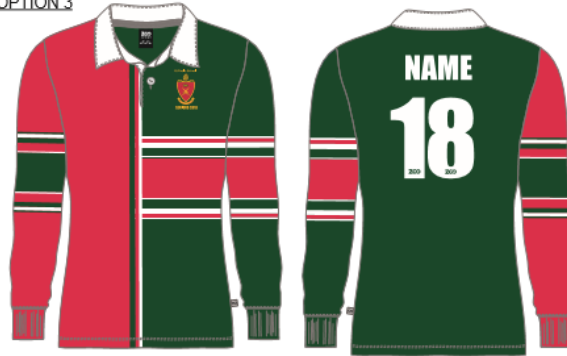

OPTION 1

CUT & SEW PC LEAVER JERSEY
ZS60215080

OPTION 2

CUT & SEW PC LEAVERS JERSEY
ZS60215065

OPTION 3

CUT & SEW PC LEAVER JERSEY
ZS60215066

OPTION 4

CUT & SEW PC LEAVER JERSEY
ZS60215081

OPTION 5

CUT & SEW PC LEAVER JERSEY
ZS60215069

OPTION 6

CUT & SEW PC LEAVER JERSEY
ZS60215071